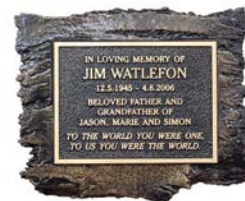

Woodgrain Plaque
(18" x 15")

WE'RE HERE TO HELP

Our caring Client Services team is ready to answer all your questions so that you can make an informed choice matching your requirements. To book your appointment, please call:

NORTHERN REGION AND GMCT HEADQUARTERS:

☎ 03 9355 3100

Coburg Cemetery
Fawcner Memorial Park
(corporate and regional headquarters)
Keilor Cemetery
Northcote Cemetery
Northern Memorial Park
Preston Cemetery

WESTERN REGION:

☎ 03 9362 6600

Altona Memorial Park
(regional headquarters)
Truganina Cemetery
Werribee Cemetery
Williamstown Cemetery

EASTERN REGION:

☎ 03 9737 2300

Lilydale Memorial Park
(regional headquarters)
Anderson's Creek Cemetery
Burwood Cemetery
Emerald Cemetery
Healesville Cemetery
Lilydale Lawn Cemetery
Yarra Glen Cemetery
Templestowe Cemetery

✉ enquiries@gmct.com.au

💻 www.gmct.com.au

If you have a hearing or speech impairment, contact us through the National Relay Service:

TTY Users phone 133 677 then ask for the number of the relevant office.

Speak and Listen Users phone 1300 555 727 then ask for the number of the relevant office.

Internet Relay Users connect to the NRS (www.relayservice.gov.au) and then ask for the number of the relevant office.

Video Relay Users choose the available NRS video relay contact on Skype and ask for the number of the relevant office.

SMS Relay Users phone 0423 677 767 and ask for the number of the relevant office.

Interpreting service available. Please see our VITS leaflet.

The Greater Metropolitan Cemeteries Trust Lasting memories, peaceful places.