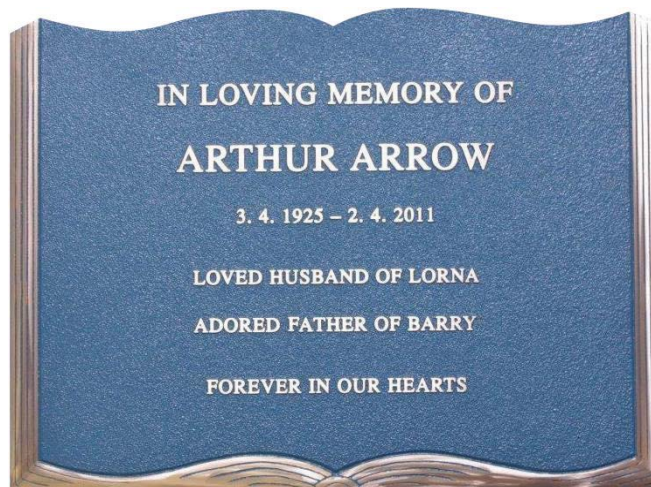

## WHY CHOOSE A PLAQUE?

A bronze plaque is a classic and enduring way for you and your descendants to honour your loved ones. The form and solidity of the bronze complements the natural beauty and softness of the lawns.

Eucalypt Plaque  
(22" x 12")

Living Memories Plaque  
(15" x 11")

The size of the plaque is dependent on the memorial you choose and your cemetery location. Our Client Services consultants will show you the various options during your appointment.

A Book of Life plaque with blue background  
(22" x 12")